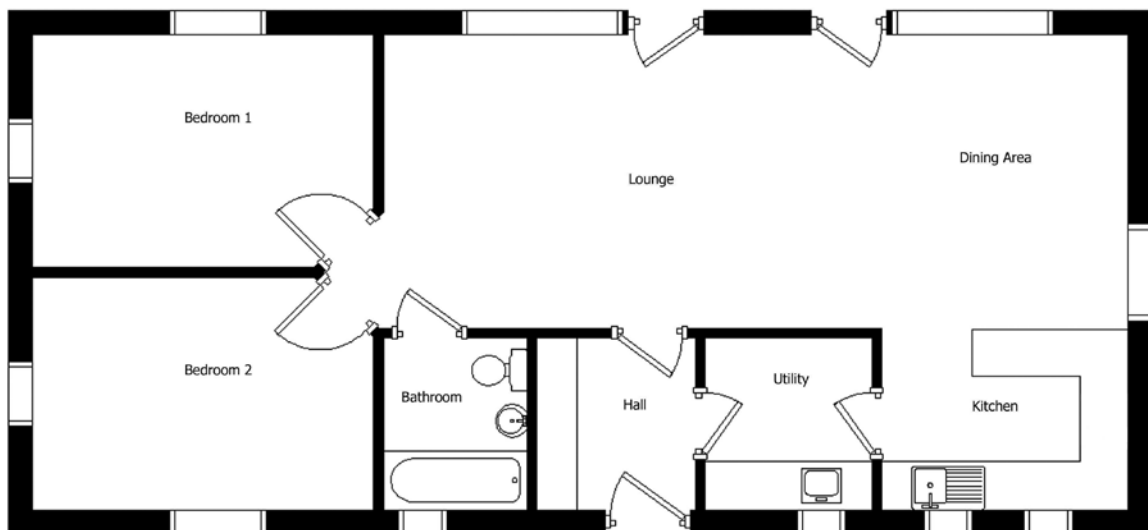

ILE (ee-la) HOUSE TYPE
 Bungalow • 2 Bedrooms

For illustrative purposes only. Not to scale.
 Plan indicates property layout only.

Ile	Metres	Feet	Ile	Metres	Feet	Floor Area: 84m2 Frontage: 14.2m Depth: 6.5m Ridge Height: 5.5m
Lounge/Dining	9.2 x 3.7	30'2" x 12'1"	Bathroom	1.8 x 2.1	5'11" x 6'11"	
Kitchen	3.0 x 2.1	9'10" x 6'10"	Bedroom 1	4.2 x 2.9	13'6" x 9'6"	
Utility	2.1 x 2.1	6'10" x 6'10"	Bedroom 2	4.2 x 2.9	13'6" x 9'6"	