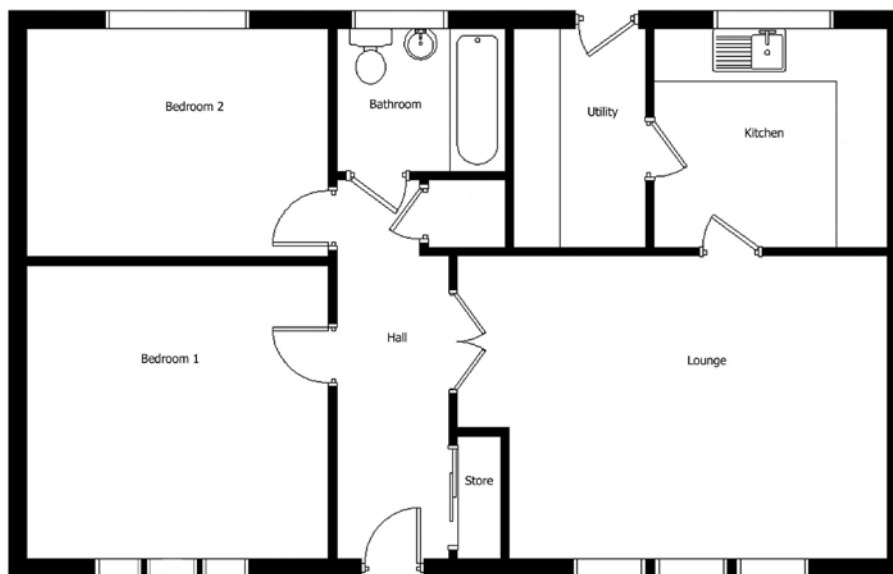

**LIEVER HOUSE TYPE**  
Bungalow • 2 Bedrooms

For illustrative purposes only. Not to scale.  
Plan indicates property layout only.

Liever	Metres	Feet	Liever	Metres	Feet	<b>Floor Area:</b> 71m2 <b>Frontage:</b> 11.4m <b>Depth:</b> 7.2m <b>Ridge Height:</b> 5.5m
Lounge	4.7 x 3.8	15'5" x 12'5"	Bathroom	2.1 x 1.7	6'10" x 5'7"	
Kitchen	2.9 x 2.7	9'6" x 8'10"	Bedroom 1	3.7 x 3.6	12'1" x 11'10"	
Utility	1.6 x 2.7	5'3" x 8'10"	Bedroom 2	3.7 x 2.8	12'1" x 9'2"	