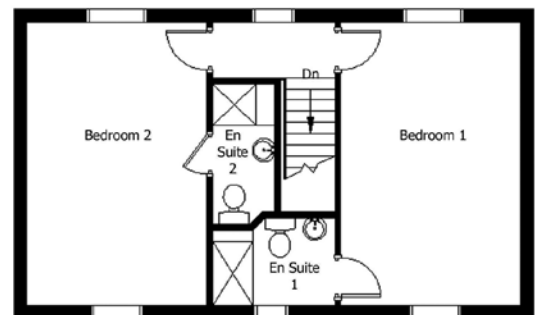

MUILE (moo-la) HOUSE TYPE

2 Storey • 3 Bedrooms

For illustrative purposes only. Not to scale.
Plan indicates property layout only.

Muile	Metres	Feet	Muile	Metres	Feet	Floor Area: 124m2 Frontage: 14.5m Depth: 6.0m Ridge Height: 7.7m
Lounge	3.5 x 5.4	11'5" x 17'8"	Bedroom 2	3.5 x 5.4	11'6" x 17'8"	
Kitchen/Dining	3.5 x 3.7	11'5" x 12'1"	Bedroom 3	3.4 x 5.4	11'1" x 17'8"	
Utility	2.7 x 1.5	8'10" x 4'11"	En-suite 1	2.2 x 1.7	7'2" x 5'7"	
Bathroom	2.2 x 1.9	7'2" x 6'2"	En-suite 2	1.1 x 2.7	3'7" x 8'10"	
Bedroom 1	3.4 x 5.4	11'1" x 17'8"				