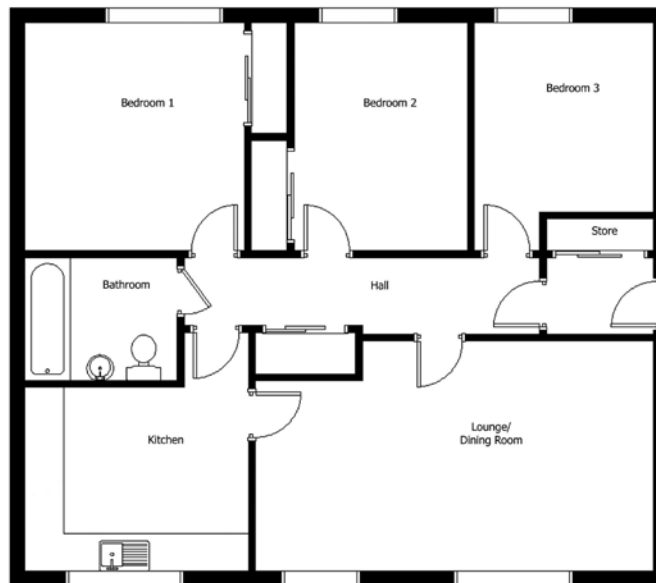

STRAE HOUSE TYPE
Bungalow • 3 Bedrooms

Strae	Metres	Feet	Strae	Metres	Feet	Floor Area: 80m2 Frontage: 10.2m Depth: 9.0m Ridge Height: 6.2m
Lounge/Dining	6.1 x 3.5	20'0" x 11'5"	Bedroom 1	3.3 x 3.5	10'10" x 11'6"	
Kitchen	3.4 x 2.8	11'2" x 9'2"	Bedroom 2	2.7 x 3.5	8'10" x 11'6"	
Bathroom	2.3 x 1.9	7'6" x 6'3"	Bedroom 3	2.7 x 2.9	8'10" x 9'6"