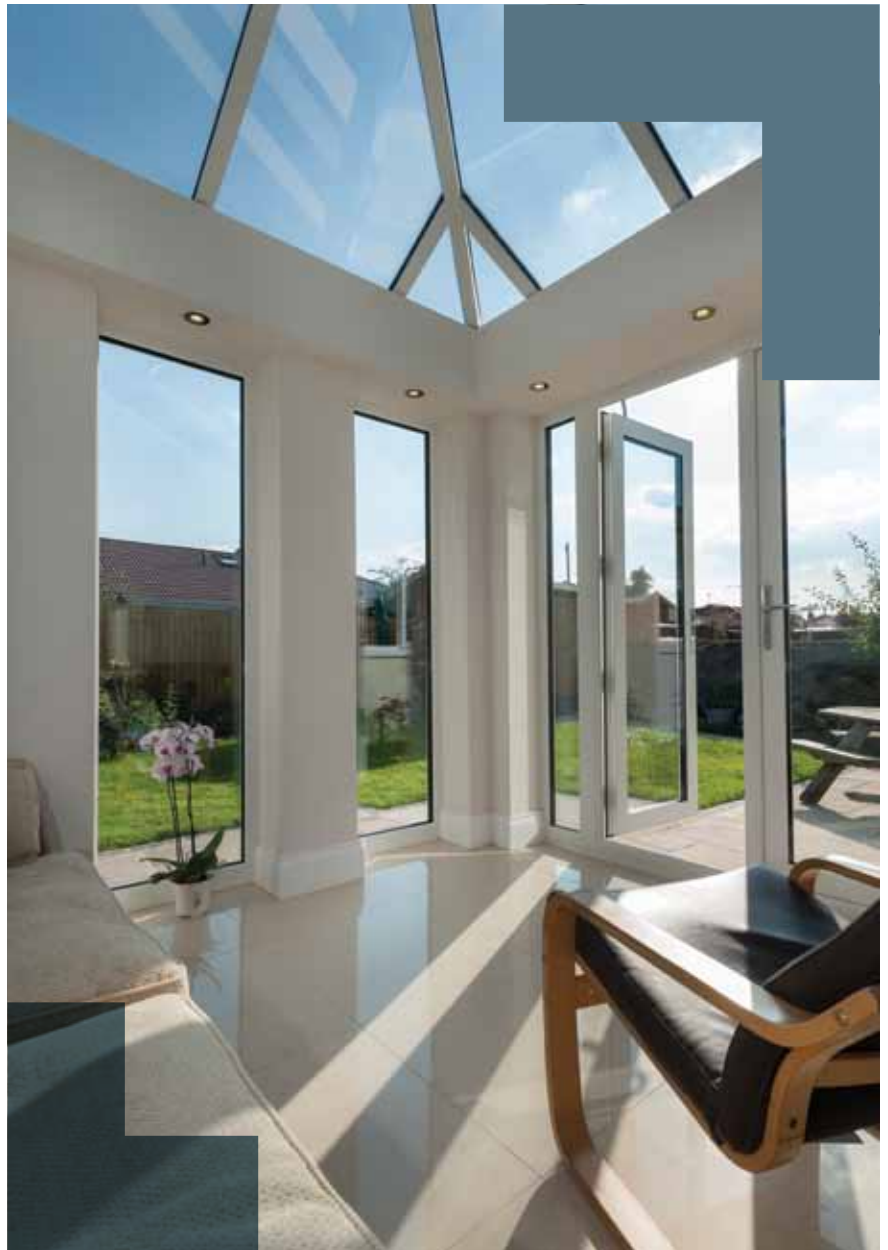

LOGGIA ITALIAN CHARM

Bring a touch of contemporary Italy to your conservatory. The Loggia wall system provides detailed, aluminium in-fill panels coupled with dwarf wall panels.

The effect is distinctly European, with the option of coloured panel areas further uniting the structure.

The walling system allows the incorporation of stylish fully integrated radiators, creating a crisp, clean uncluttered interior. The range of roofing options includes the Classic Plus pelmet system.