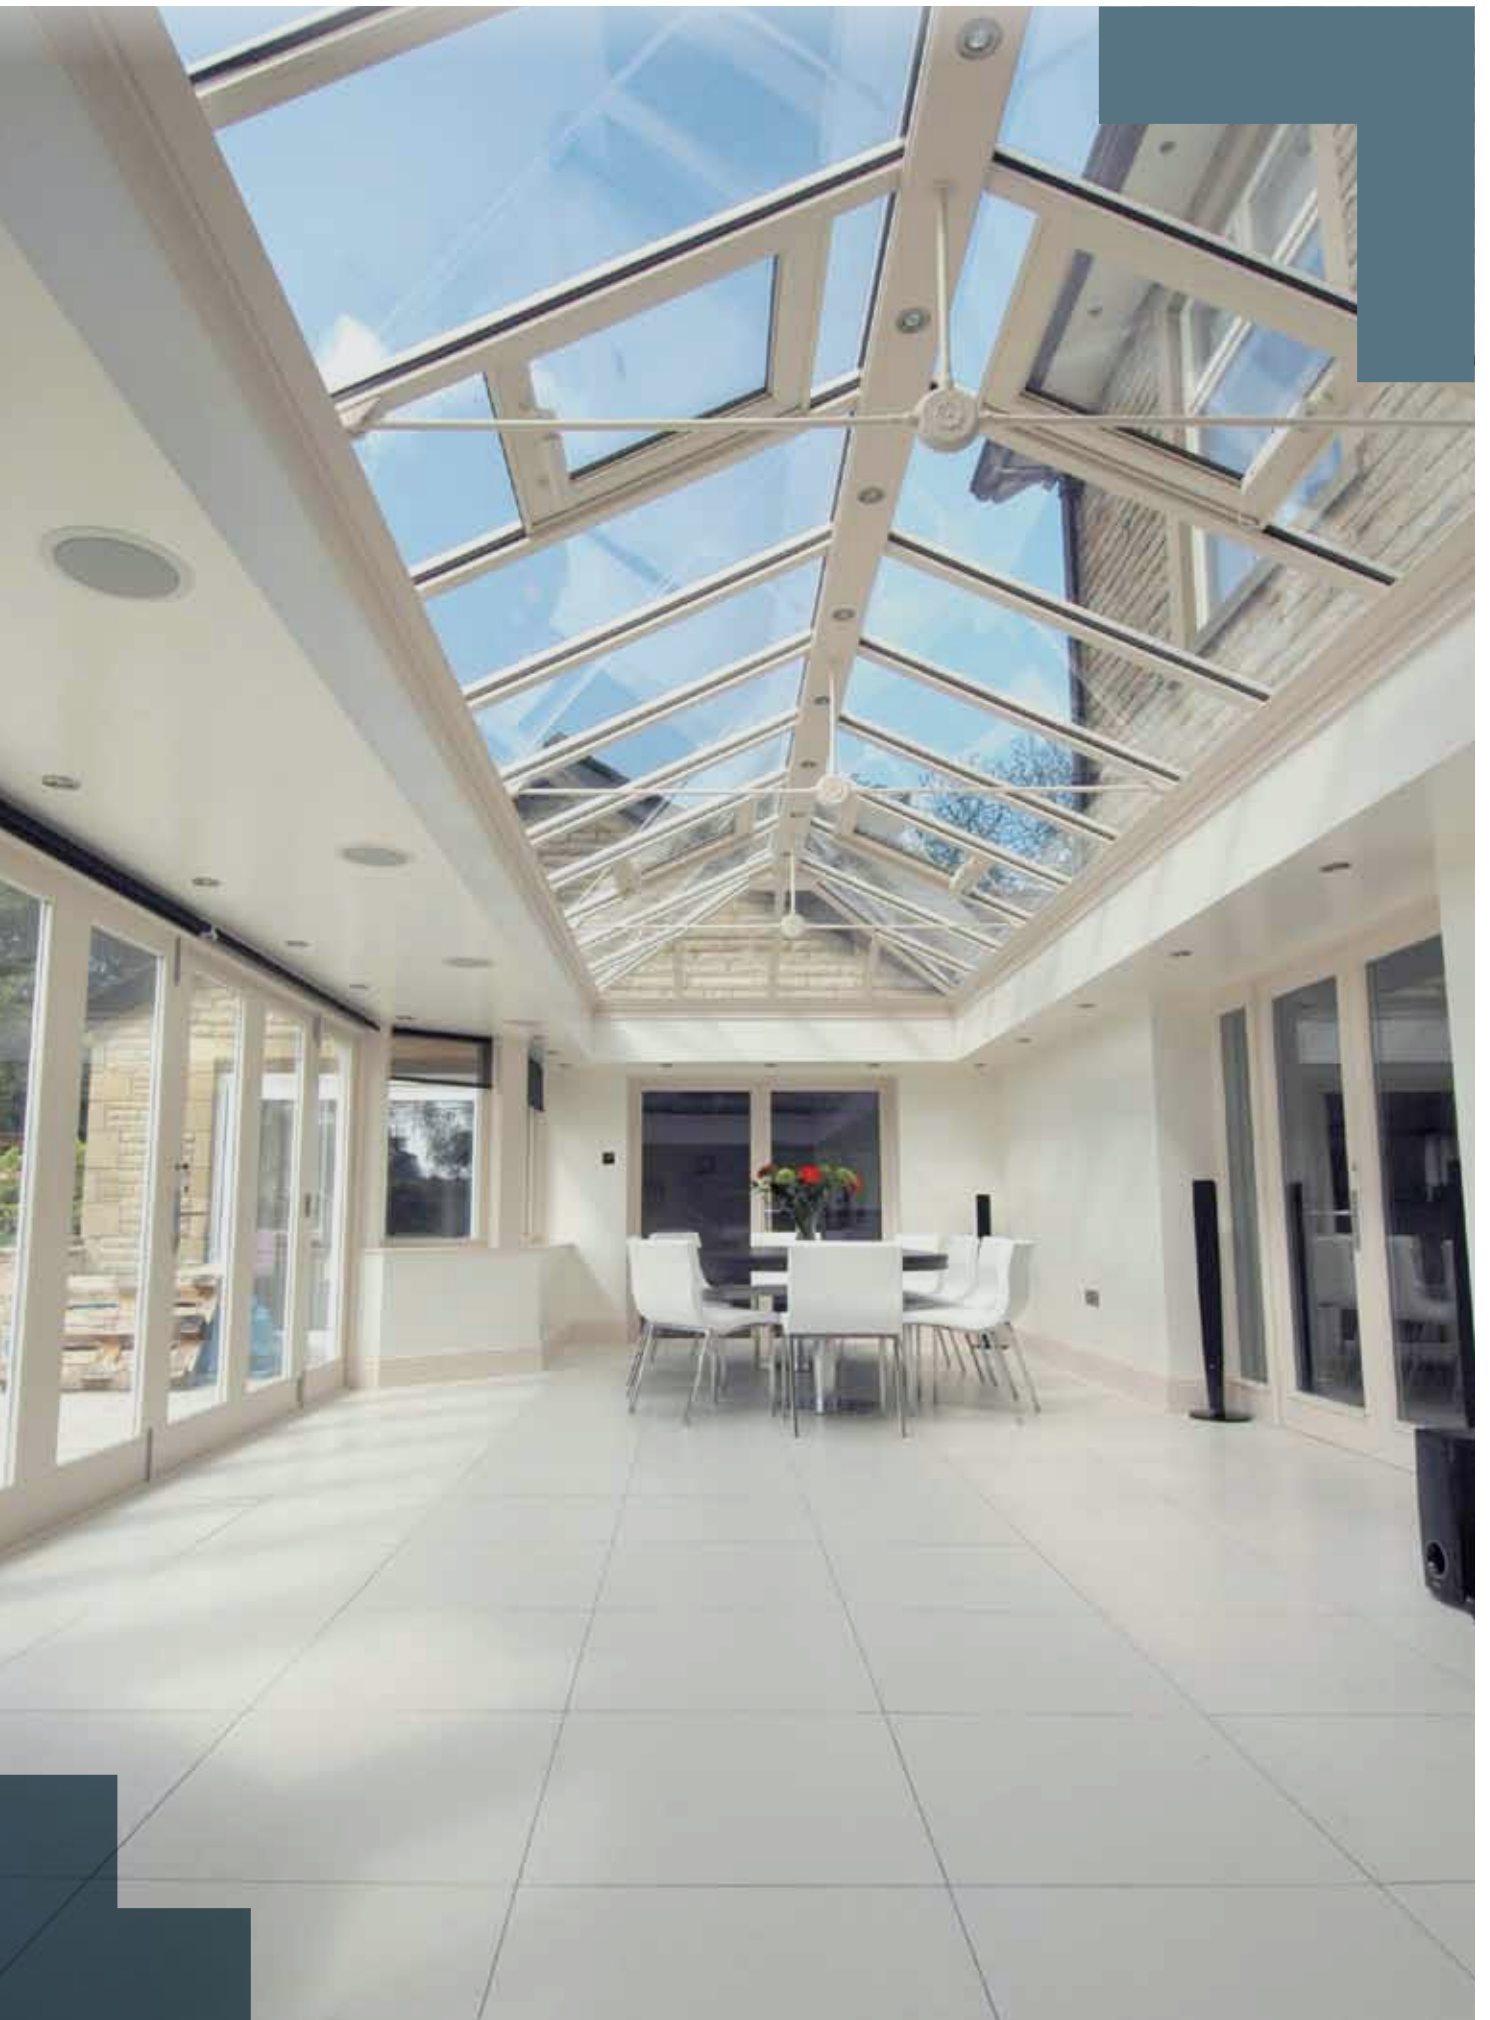

The addition of a bi-fold door can completely transform a living space - their flexible nature mean they can be fully opened, partially opened, or totally closed depending on the space available and, naturally, on what the weather's like. Versatile and aesthetically pleasing, our bi-fold doors are the perfect replacement for existing patio or French doors to flood any room with natural light.

“BI-FOLD DOORS ARE
THE PERFECT WAY TO
TRANSFORM YOUR
LIVING SPACE”

A BRIGHTER WAY TO EXTEND YOUR HOME

Most of us would love more space and light in our homes – and there's no better way than a quality conservatory.

With a variety of styles to choose from – ranging from contemporary to more classic designs – you're sure to find just the right way to bring the garden into your home...and your home into the garden!