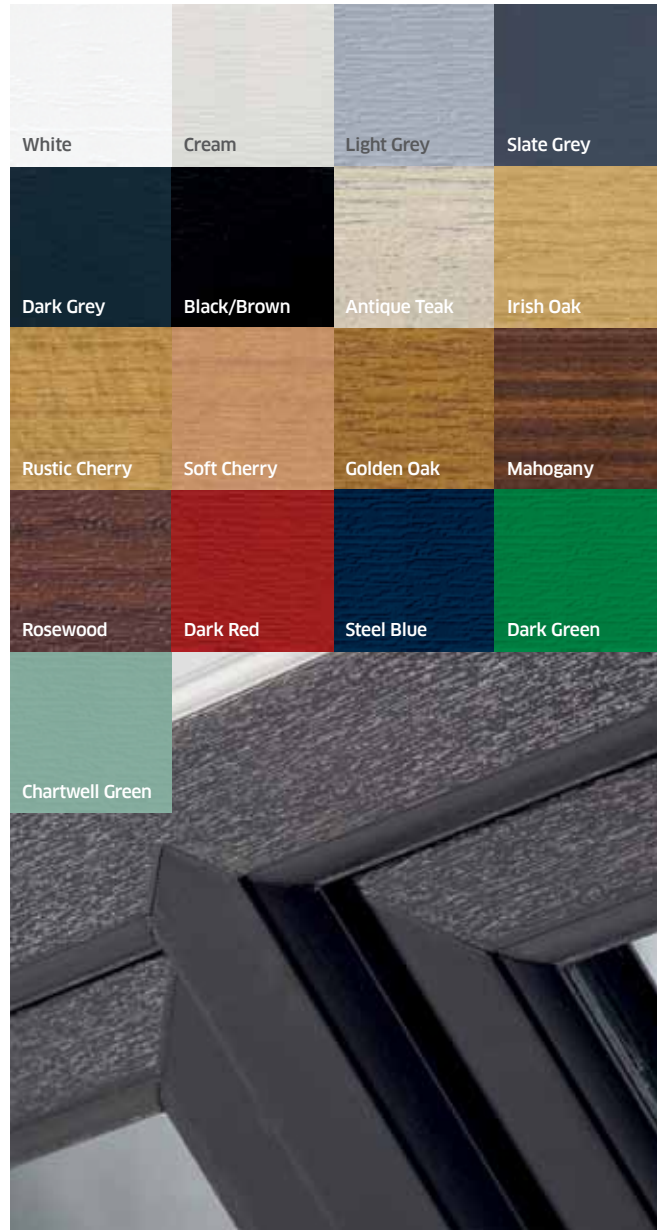

FINISHES AND GLAZING

An exciting range of finishes, a vast array of glazing options and door furniture to suit every taste. The choice is yours - make a design statement.

FINISH OPTIONS

The range is available in a variety of finishes including white, rosewood, golden oak and a range of solid colours. All can be combined with your choice of glass design, including Georgian square, stained or diamond lead.

The right window can make all the difference to a room, so it's important for it to look the part - and be reliable and cost-effective, too.

FURNITURE

An attractive range of door furniture is available in gold, white, black and chrome; enabling you to select what best suits your home and personal taste.

Also available is the Heritage Range hardware - the 'Monkey Tail' is not only aesthetically pleasing, but fully functioning and compatible too.

GLAZING

A vast array of glazing options are available. eg. Patterned, Georgian, Stained and Leaded.