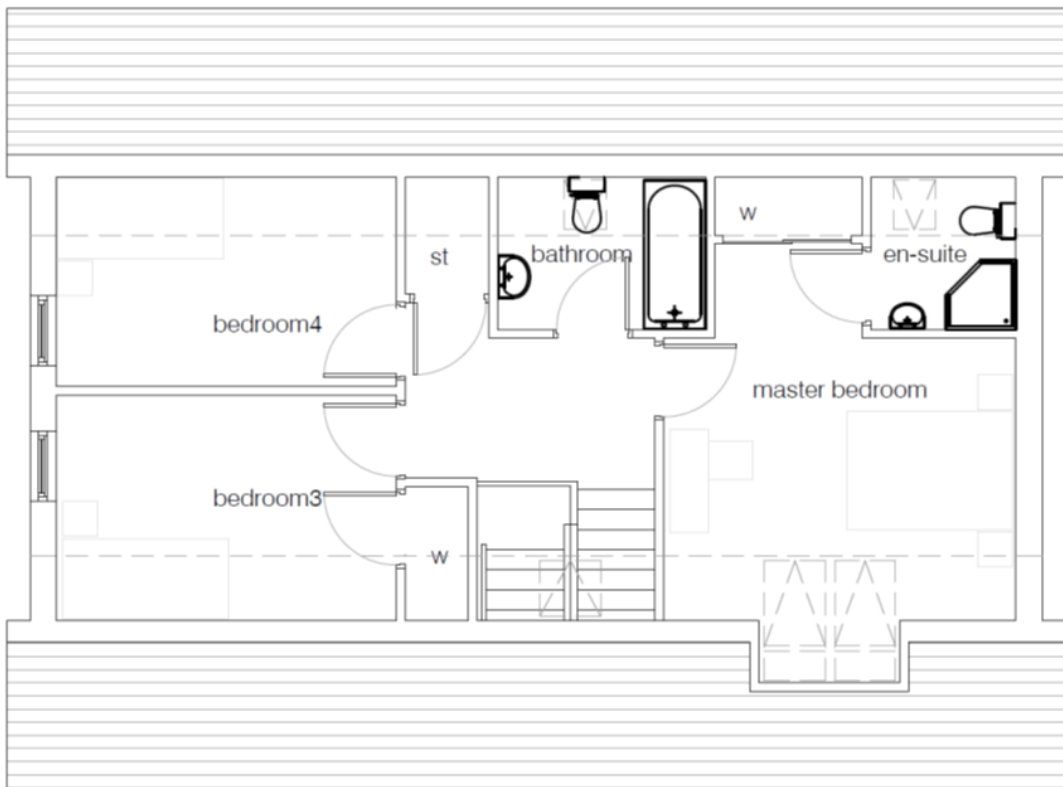

On the ground floor:

- Spacious kitchen with room for dining
- Large open plan lounge and dining area
- Utility room
- Bed room
- Shower room

On the upper floor:

- 3 bedrooms (1 ensuite)
- Family bathroom

SITE PLAN

Please Note: These elevations & plans are for illustrative purposes only. Not to scale.

FLOOR PLAN

Ground Floor Plan 1 : 50 area = 85m²

First Floor Plan 1 : 50 area = 56m²

Please Note: These elevations & plans are for illustrative purposes only. Not to scale.