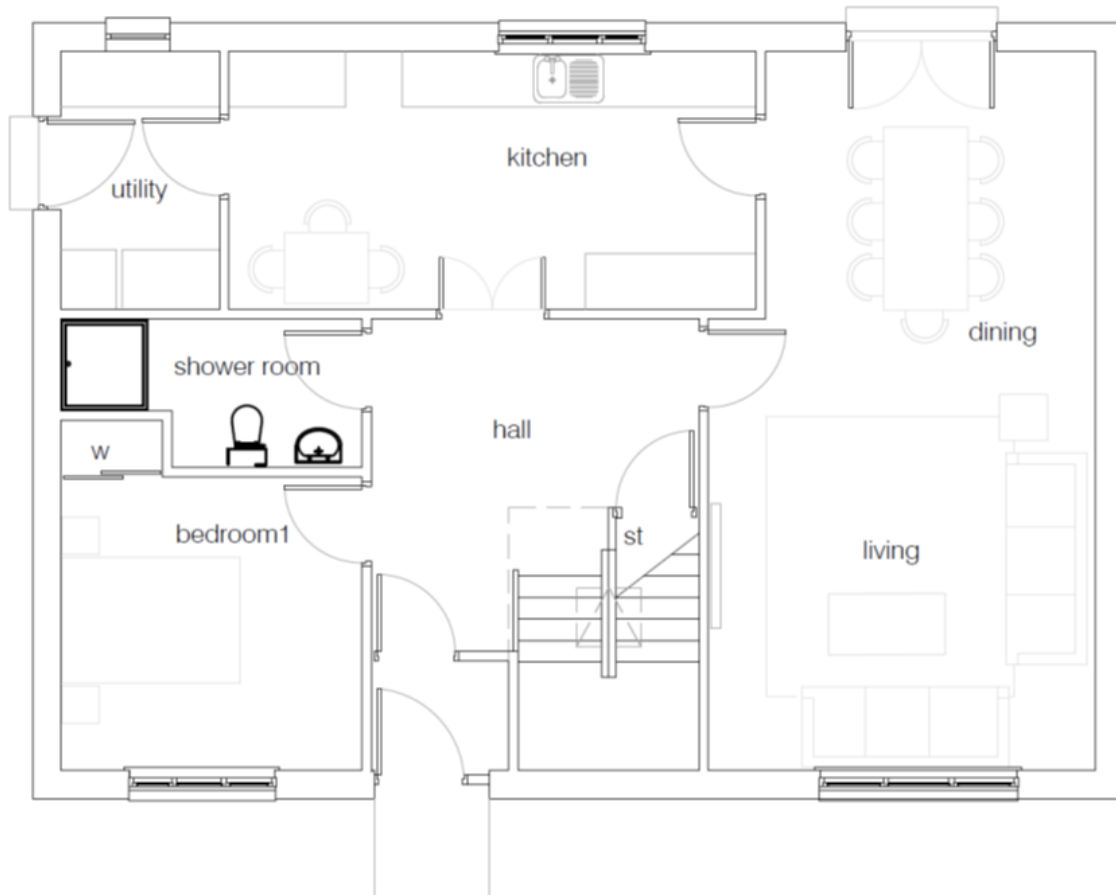

On the ground floor:

- Spacious kitchen with room for dining
- Large open plan lounge and dining area
- Utility room
- Bed room
- Shower room

On the upper floor:

- 3 bedrooms (1 ensuite)
- Family bathroom

SITE PLAN

Please Note: These elevations & plans are for illustrative purposes only. Not to scale.

FLOOR PLAN

Ground Floor Plan 1 : 50 area = 85m²

First Floor Plan 1 : 50 area = 56m²

Please Note: These elevations & plans are for illustrative purposes only. Not to scale.