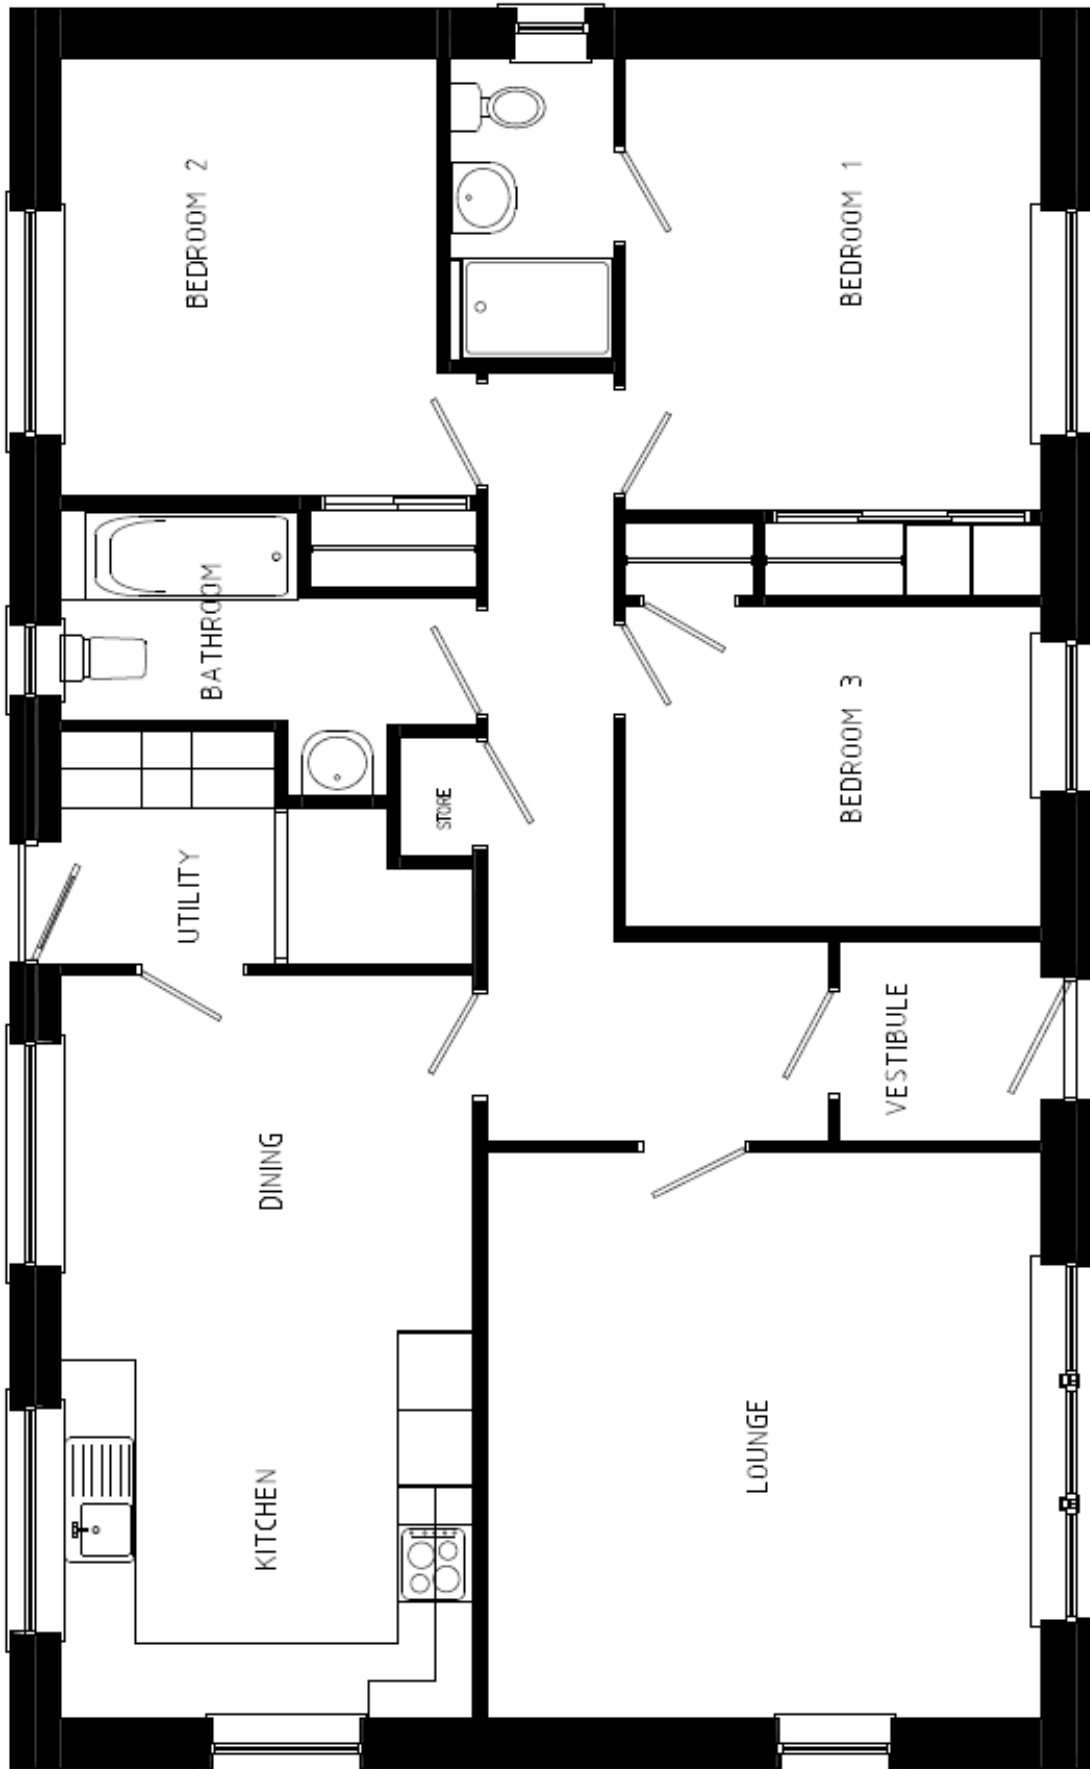

- Spacious kitchen and dining area
- Generous lounge with woodland views
- Utility area
- 3 Bedrooms with fitted wardrobes
- Family bathroom
- Ensuite master bedroom
- Vestibule porch
- Garden ready for landscaping with field and woodland views
- Renewable air-source heating technology (zero direct emissions)
- Double glazed windows and high levels of thermal Insulation
- NHBC 10-year guarantee

SITE PLAN

Please Note: These elevations & plans are for illustrative purposes only. Not to scale.

ELEVATIONS

Please Note: These elevations & plans are for illustrative purposes only. Not to scale.

FLOOR PLAN

Please Note: These elevations & plans are for illustrative purposes only. Not to scale.

MAP LOCATION

Interested in Plot 3, Balliebeg?

Call us or email us.
01546 602989
Sales@mkmacleod.co.uk

MACLEOD
CONSTRUCTION LIMITED