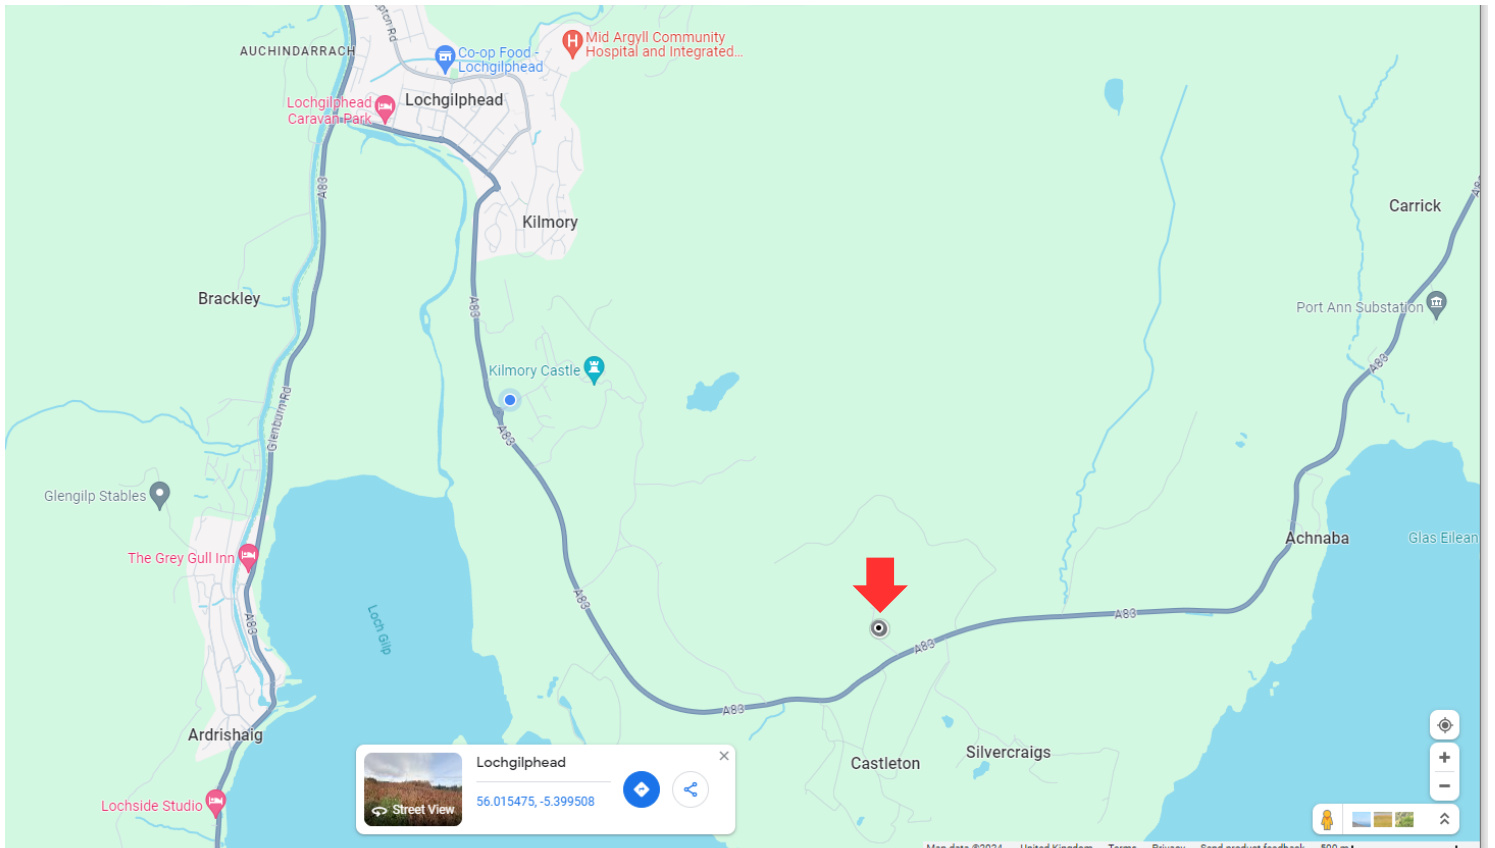

MAP LOCATION